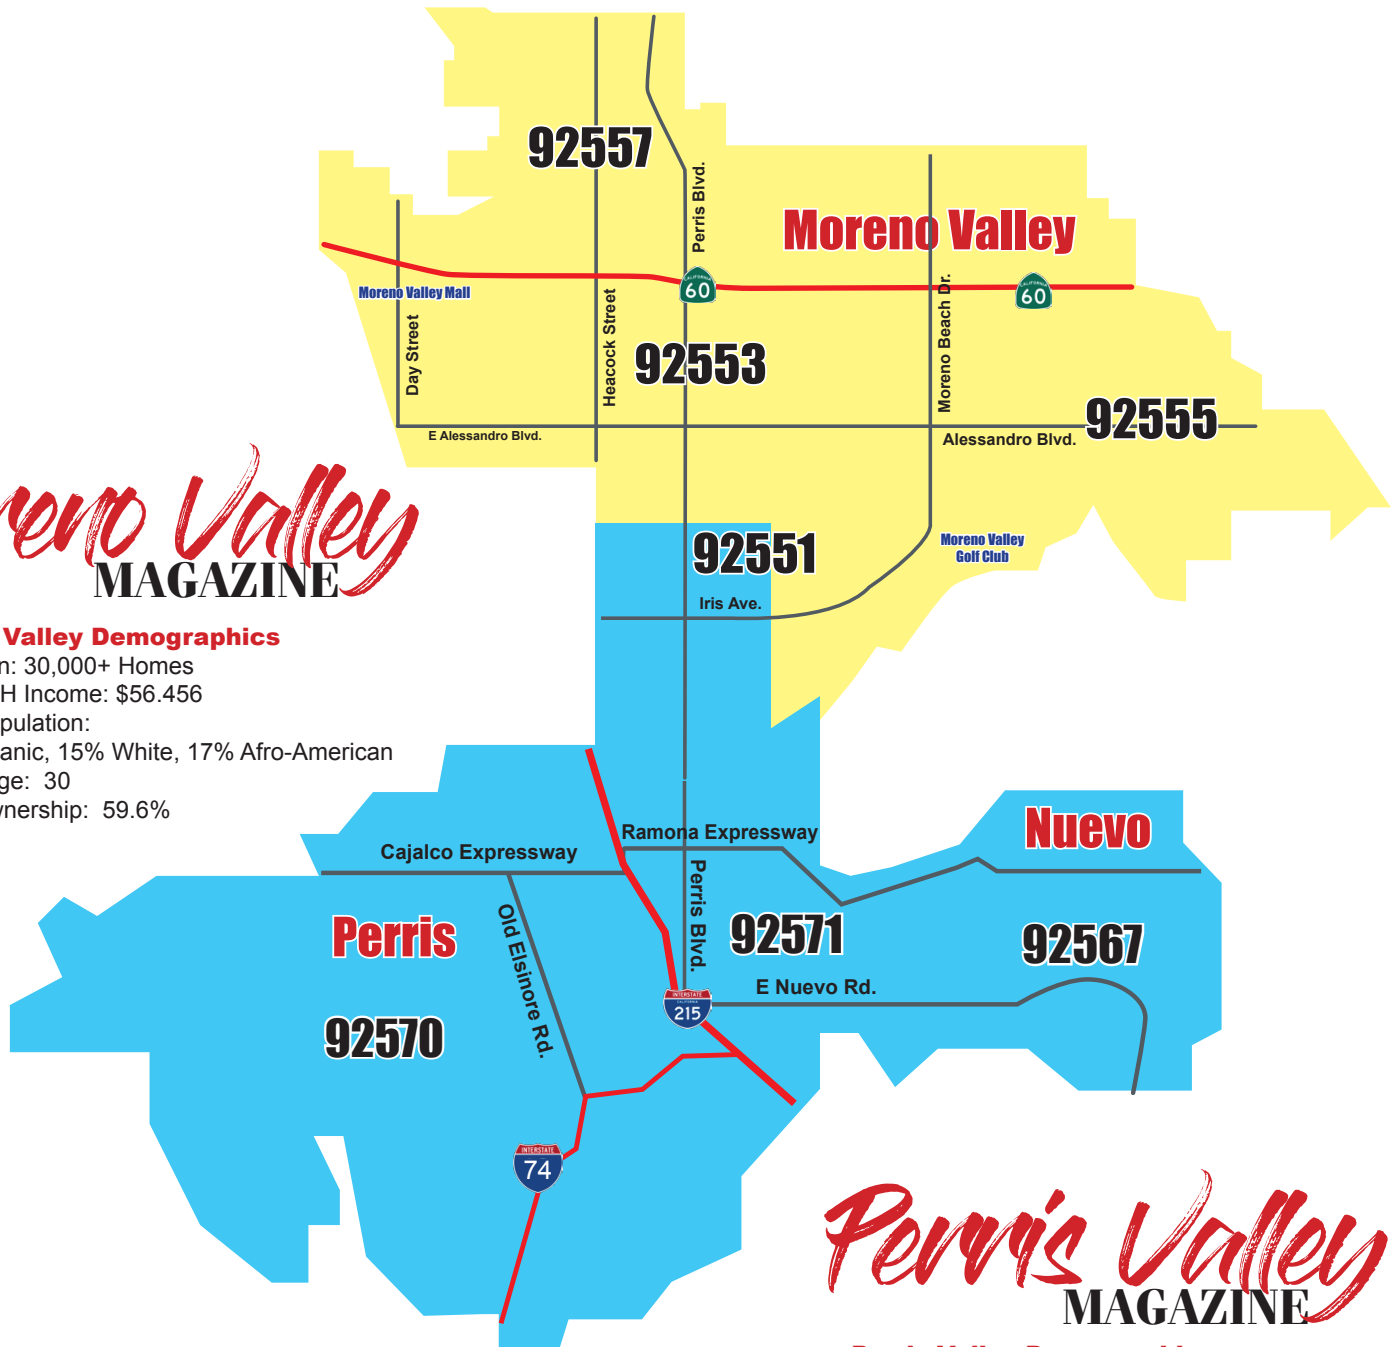

Moreno Valley MAGAZINE

Moreno Valley Demographics

Circulation: 30,000+ Homes
 Median HH Income: \$56,456
 Ethnic Population:
 56% Hispanic, 15% White, 17% Afro-American
 Median Age: 30
 Home Ownership: 59.6%

Perris Valley MAGAZINE

Perris Valley Demographics

Circulation: 30,000+ Homes
 Median HH Income: \$51,315
 Ethnic population:
 73% Hispanic, 11% White, 10% Afro-American
 Median Age: 27
 Home Ownership: 63.1%