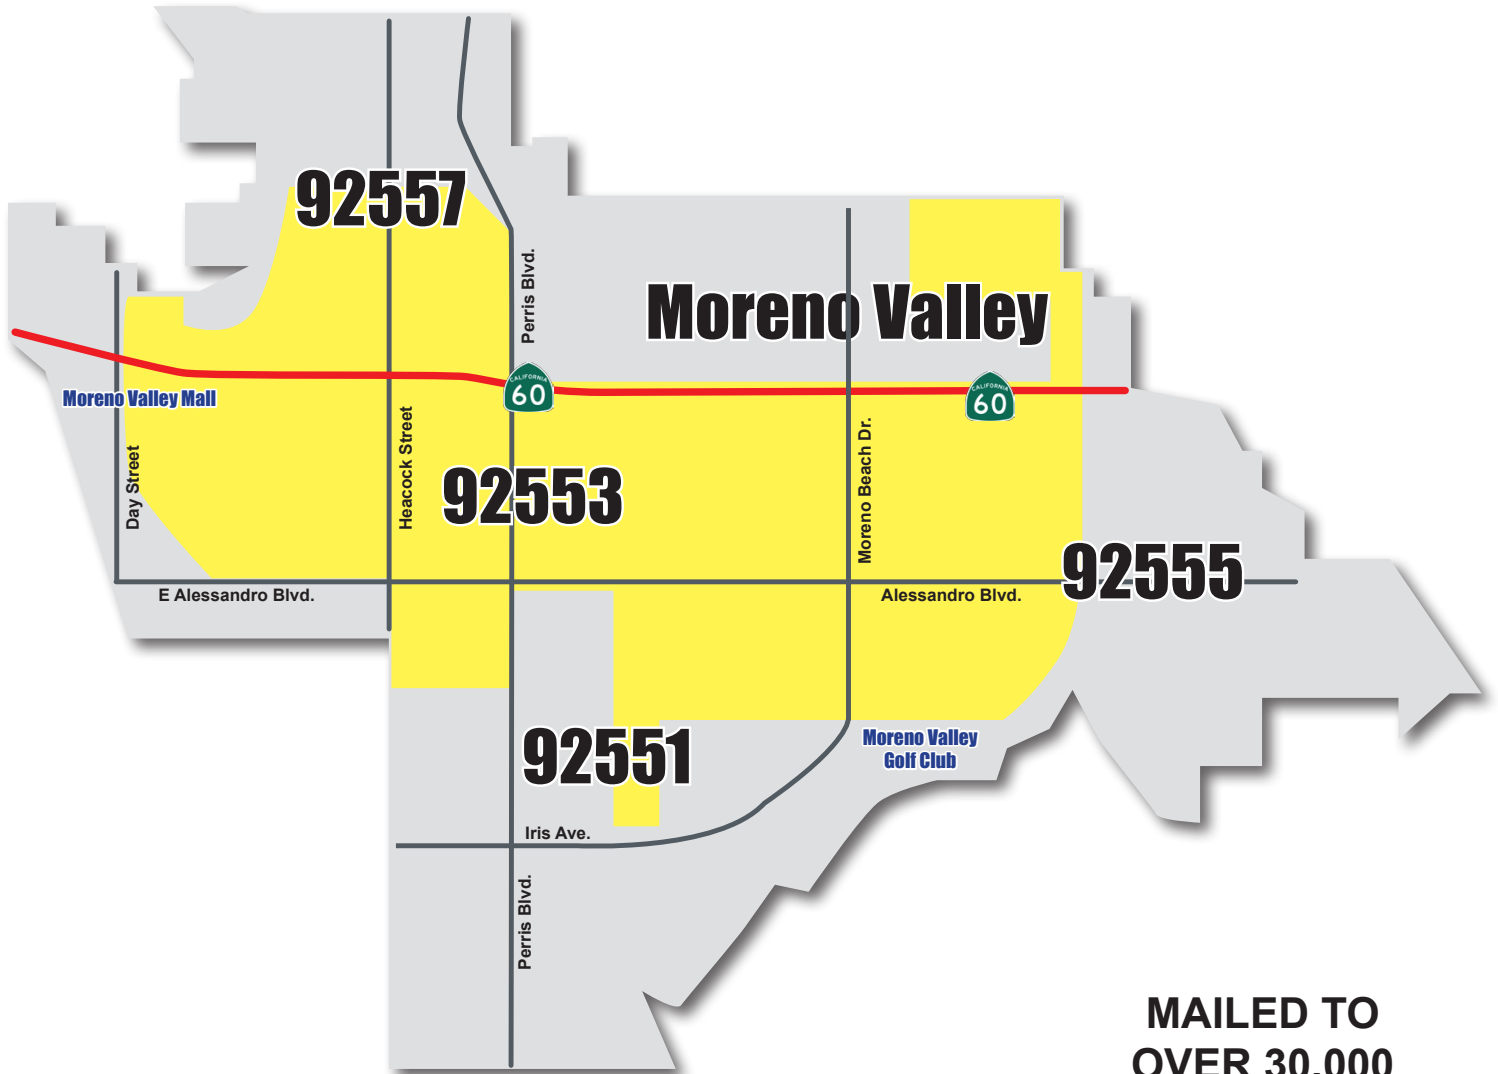

Moreno Valley

MAGAZINE

MAP & DISTRIBUTION

**MAILED TO
OVER 30,000
HOUSEHOLDS**

**100% MAILED
BY USPS**

*Verification of delivery available upon request.

Moreno Valley Magazine
231 E. Alessandro Blvd., Suite 6a-650, Riverside, CA 92508
Email: customerservice@morenovalleymagazine.com
Nicole Garcia Ph. 951-858-7505 • Jackie Silveira Ph. 909-227-9445